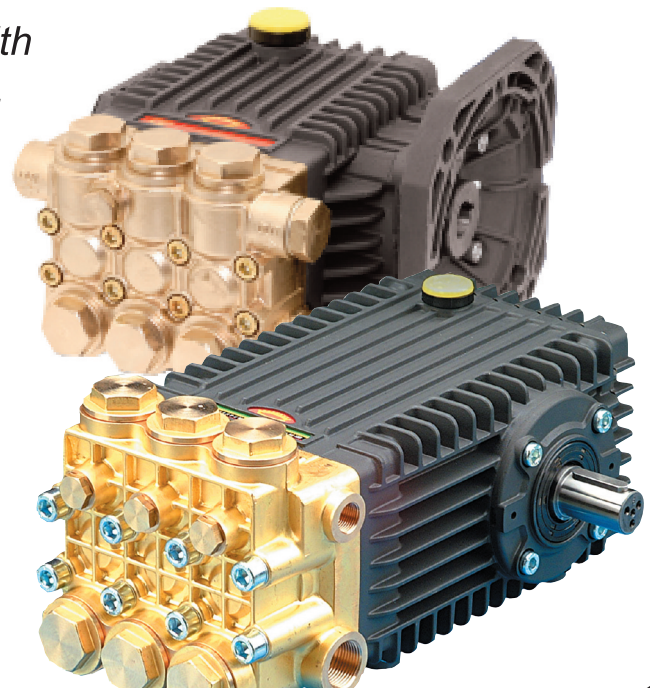

WHEN YOU CALL YOU WILL GET HELP FROM AN EX-MOBILE WASH CONTRACTOR!

Allison "Super Suds Sucker"

UP TO 33% DRAW RATE - THE #1 INJECTOR FOR OVER 35 YEARS

For those of you to new or young to remember...

...a few years back we designed a chemical injector that would just about suck the bottom out of the pail. Not only that - we were able to put as much as 500' of hose on the machine and still suck as much chemical as most injectors equipped with only 50' of hose.

What do people say when they first try it?

NOW THIS SUCKS!

1-800-346-4876

#1963 \$ 69.95

Less 10% BB*

Super Suds Sucker comes with additional nozzles that will handle from 2 to 10 GPM. Complete with... quick connects, chemical line & chemical filter. **READY TO GO!**

MARCH IS GENERAL PUMP MONTH!

This is when you can start the season with a brand new pump at 'unheard of' prices.

MODEL	GPM @ PSI	RPM	SALE	U-SAVE
EZ4040G	4.0 @ 4000	3400	\$349.00	\$ 51.00
TS2021	5.6 @ 3500	1450	\$515.00	\$ 74.00
TSF1819	6.3 @ 4350	1750	\$699.00	\$200.00
TSF2019	6.3 @ 3600	1450	\$654.00	\$150.00
	7.6 @ 3600	1750		
TSF2021	7.0 @ 3600	1450	\$654.00	\$150.00
	8.5 @ 3600	1750		
TSF2221	8.5 @ 3000	1450	\$757.00	\$150.00
	10. @ 3000	1750		
TSF2421	10. @ 2500	1450	\$855.00	\$150.00
	12. @ 2500	1750		
TSF2819	12. @ 2200	1450	\$930.00	\$200.00